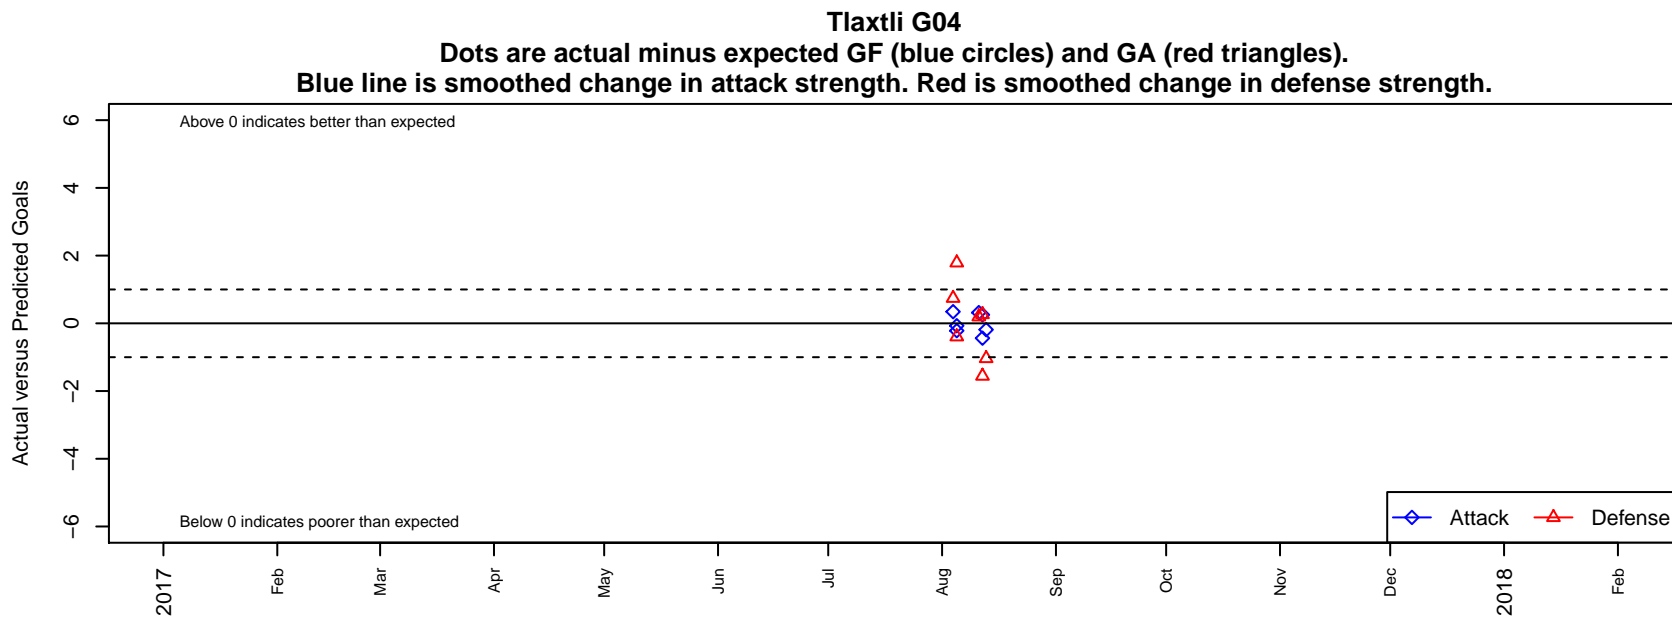

Tlaxtli G04

, WA
G04 total strength=920
attack=1.57 defense=1.46
notes= Quevedo 2016

alt names used:
55 Tlaxtli Girls 04-Galindo
LIGA TLAXTLI TLAXTLI G04-GALINDO

Venues played:
2017 WA Rush Cup GU14 Silver
2017 Rimland Challenge COPA U14